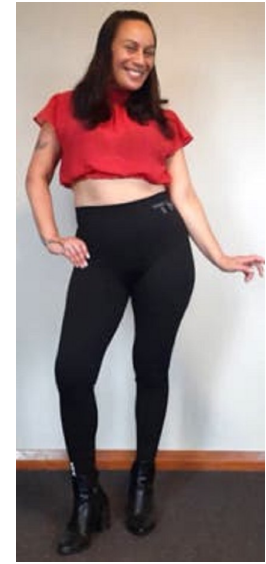

Darlene Moeke (Wellington)

Height 161cm/5'3.5" Bust 96cm/38" Waist 85cm/33.5" Hips 98cm/38.5" Shoe 38.5
EU/7.5 US/5.5 UK Hair Black Eyes Brown

15 Rendall Place, Eden Terrace
Auckland, New Zealand 1021

09 630 9208
recruitment@kamtalent.com