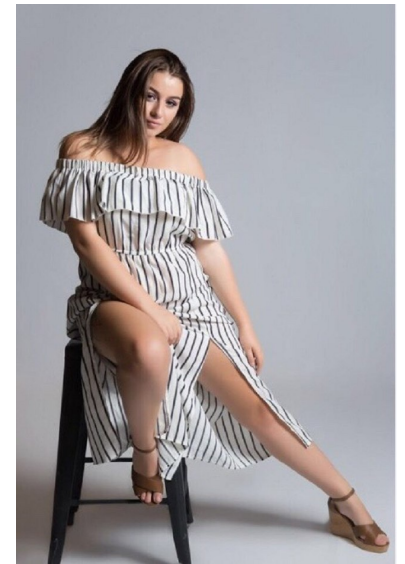

Bethanie Heron

**KAM**  
MODELS & TALENT

Height 163cm/5'4" Bust 98cm/38.5" DD Waist 79cm/31" Hips 100cm/39.5"  
Dress 36-38 EU/6-8 US/8-10 UK Shoe 38 EU/7 US/5 UK Hair Light Brown Eyes Hazel  
Age 18

15 Rendall Place, Eden Terrace  
Auckland, New Zealand 1021