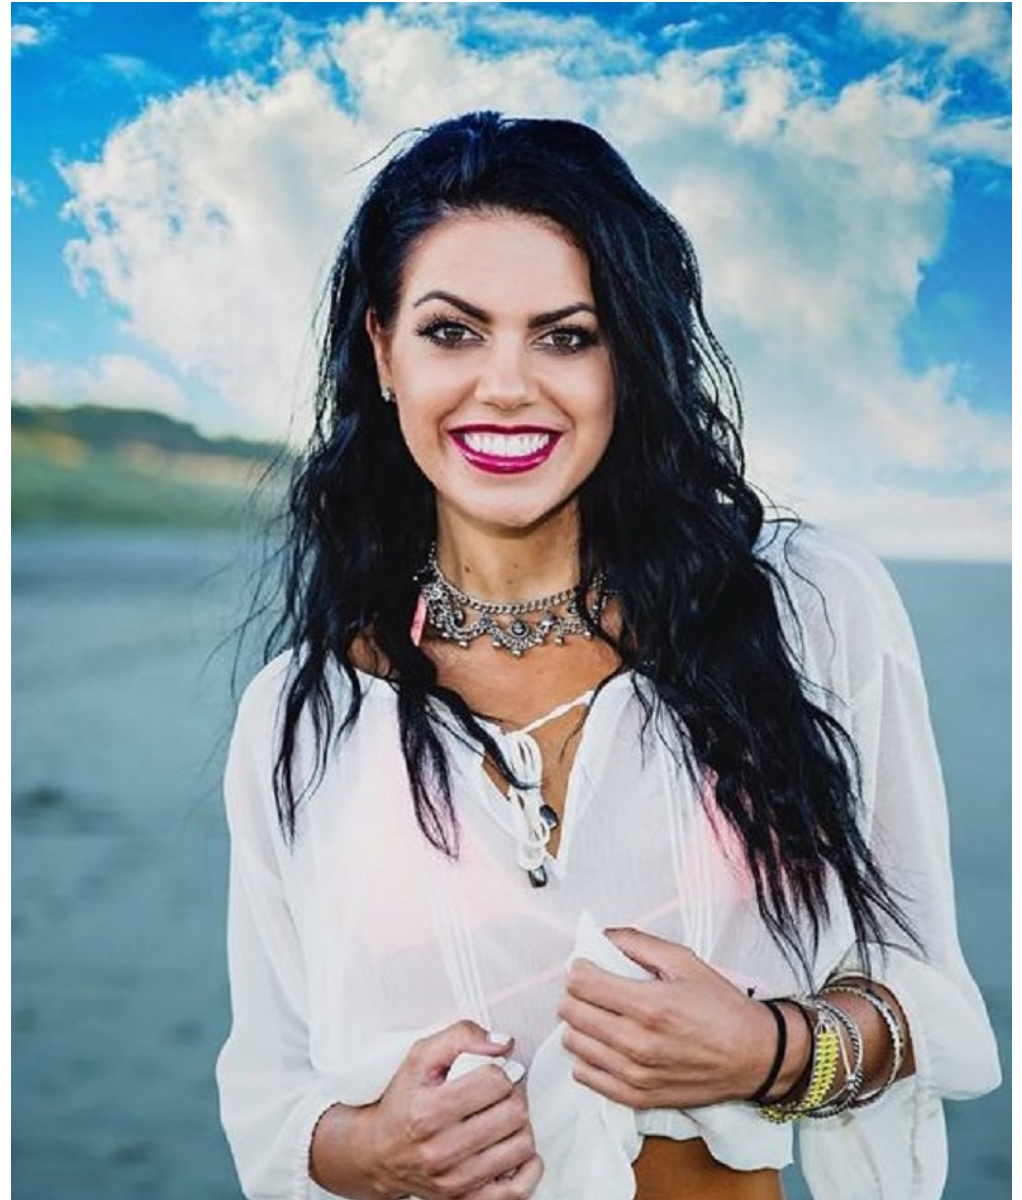

## Laura Gully (Wellington)

Height 168cm/5'6" Bust 93cm/36.5" Waist 69cm/27" Hips 80cm/31.5"  
Shoe 40 EU/9 US/6.5 UK Hair Brown Eyes Brown

Instagram

### Other Relevant Experience

2019 'Coral Project' Sea Dragon (Extra) - 880 Productions

**KAM**  
MODELS & TALENT