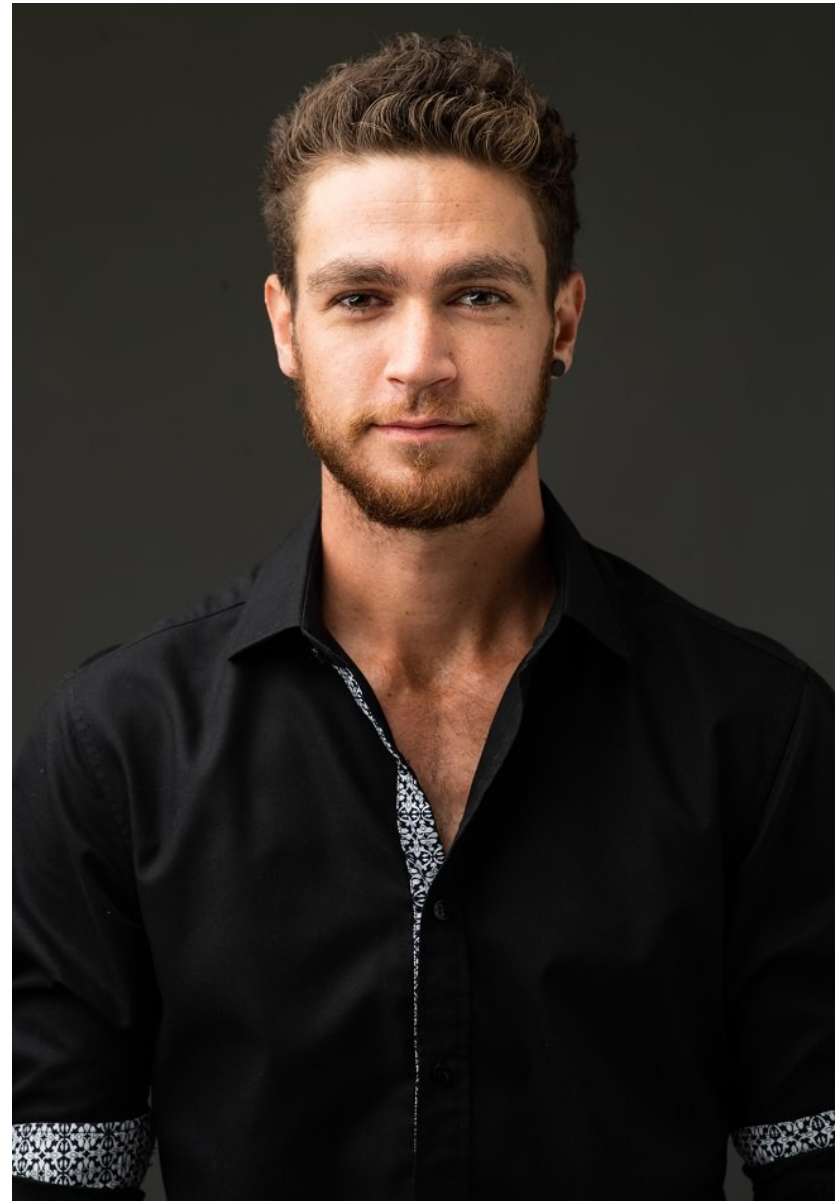

Aaron Carew-Anderson (Tauranga)

Height 186cm/6'1.5" Chest 94cm/37" Waist 78cm/30.5" Shoe 43.5 EU/10
US/9.5 UK Hair Brown Eyes Brown

Film Experience

2019 Body Double/Stand In "Shadow In The Cloud" Directed by Roseanne Liang

TV Experience

2019 Civil War Soldier "Triangle" ABC studios

TVC EXPERIENCE

2019 Cricket, Pyramid, Dinosaur and Passport: Airport (BG) - Flying Fish

KAM
MODELS & TALENT