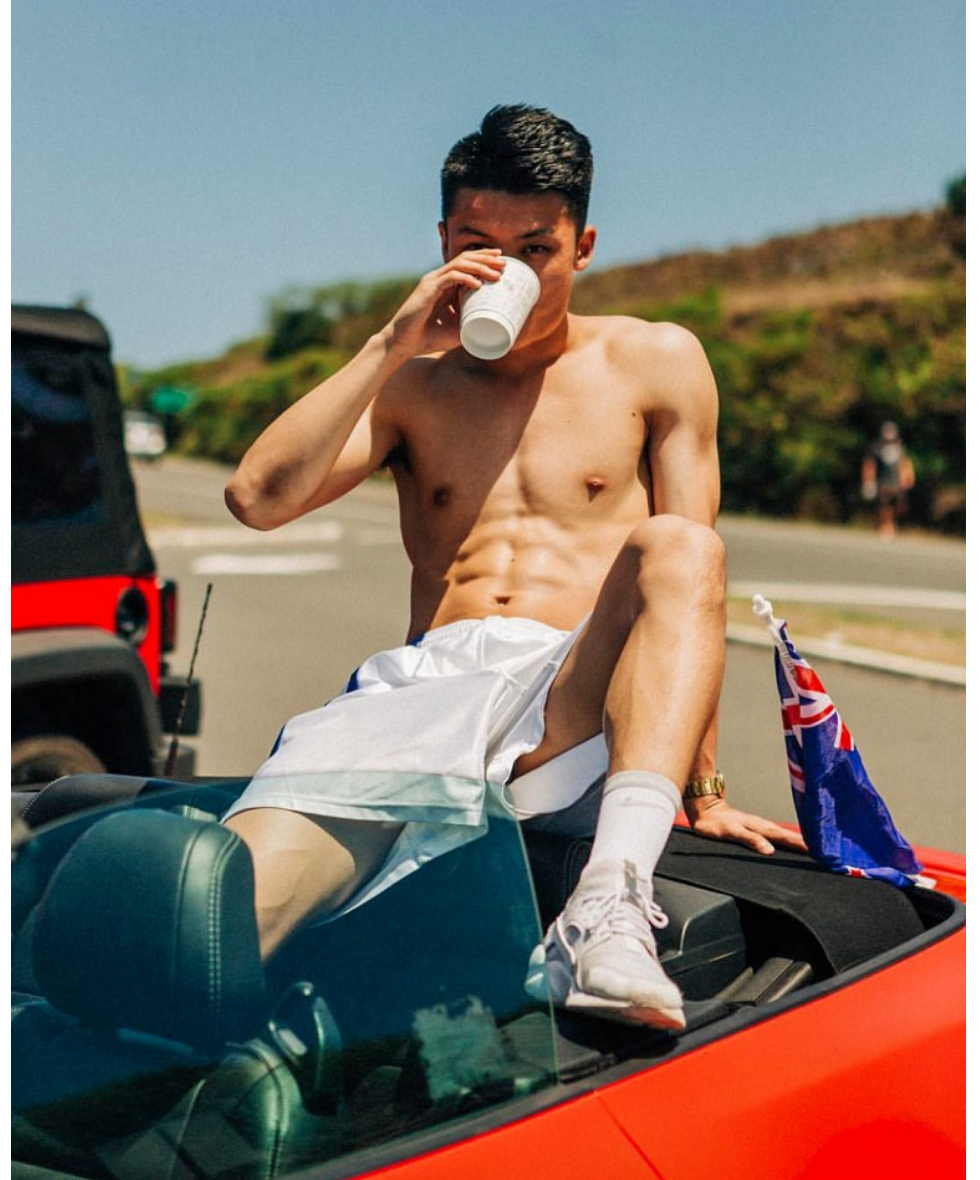

Calvin Lee (Twin)

Height 179cm/5'10.5" Chest 97cm/38" Waist 79cm/31" Suit Length R Shoe 45.5 EU/11 US/10.5 UK Hair Black Eyes Brown

Calvin Lee (Twin)

Height 179cm/5'10.5" Chest 97cm/38" Waist 79cm/31" Suit Length R Shoe 45.5 EU/11 US/10.5 UK Hair Black Eyes Brown