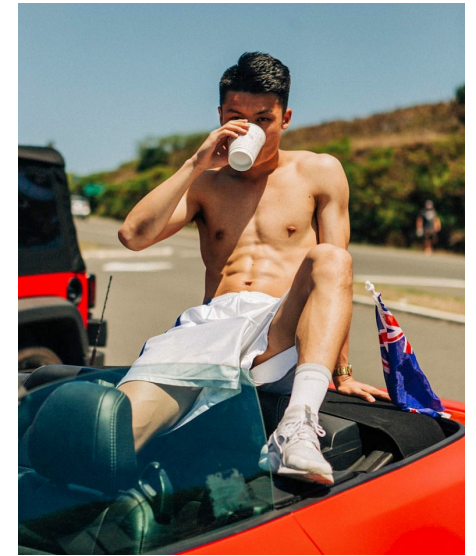

Calvin Lee (Twin)

KAM
MODELS & TALENT

Height 179cm/5'10.5" Chest 97cm/38" Waist 79cm/31" Suit Length R Shoe 45.5
EU/11 US/10.5 UK Hair Black Eyes Brown

15 Rendall Place, Eden Terrace
Auckland, New Zealand 1021