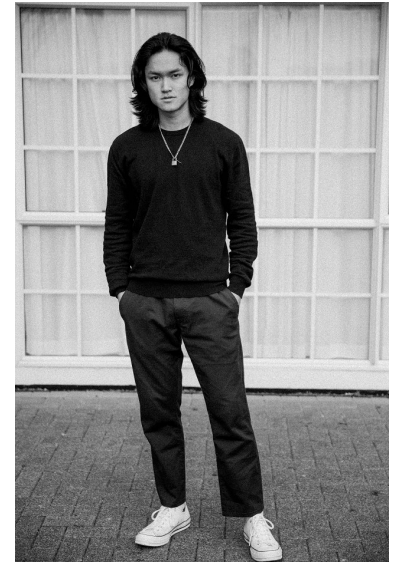

Daniel Lee (Twin)

KAM
MODELS & TALENT

Height 183cm/6'0" Chest 91cm/36" Waist 74cm/29" Suit 98cm/38.5"/48.5 Suit
Length R Shoe 45 EU/11 US/10.5 UK Hair Black Eyes Brown

15 Rendall Place, Eden Terrace
Auckland, New Zealand 1021