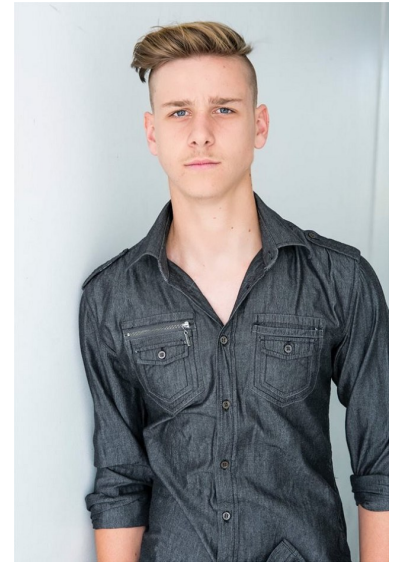

Matthew Bell

KAM
MODELS & TALENT

Height 180cm/5'11" Chest 86cm/34" Waist 67cm/26.5" Shoe 42.5 EU/9 US/8.5 UK
Hair Blonde Eyes Blue

15 Rendall Place, Eden Terrace
Auckland, New Zealand 1021

09 630 9208
recruitment@kamtalent.com