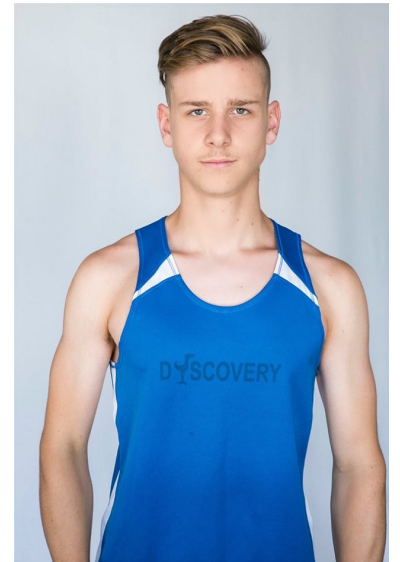

Matthew Bell

KAM
MODELS & TALENT

Height 180cm/5'11" Chest 86cm/34" Waist 67cm/26.5" Shoe 42.5 EU/9 US/8.5 UK
Hair Blonde Eyes Blue

15 Rendall Place, Eden Terrace
Auckland, New Zealand 1021

09 630 9208
recruitment@kamtalent.com